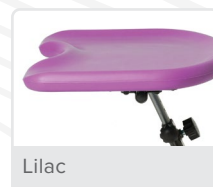

C. Backrest Extension

D. Winged Headrest

Shown with optional seat and back liners, armrests, and tray with storage bar

Out & About Seat (OAS)

Provides comfortable support in a portable package

- Padded chest & pelvic harness hold your child securely in place allowing them to discover their world
- Optional Special Tomato seat & back liner cushions enhance lateral support and comfort
- Use in classrooms, restaurants, ball parks, movie theaters, relatives homes when visiting
- Assists your child for participation in classroom & social settings
- Provides comfortable upper body support
- Backpack straps keep your hands free making traveling a breeze
- Even folds with Special tomato seat & back liners attached
- Lightweight, portable and easy to clean

Standard OAS

The Out & About Seat accepts seat & back liners

2 YEAR WARRANTY

Ready for travel as a backpack

Mobile Activity Tray

Adjustable, Maneuverable and Versatile

- Two sizes: Short & Tall
- Short Size: Great with floor sitters
- Tall Size: Works well with gait trainers
- Height adjustable tray surface
- Angle adjustable tray surface
- Easy to move around a room
- Four tray surface color options

5 year warranty

Soft-Touch® Booster Car Seat™

Soft contoured support for a comfortable ride

- FAA Compliant
- Portable, lightweight and durable
- FMVSS213 compliant
- Automotive LATCH system required
- Easy to clean
- Small Weight Capacity: 51 lbs. to 90 lbs.
- Large Weight Capacity: 81 lbs. to 130 lbs.