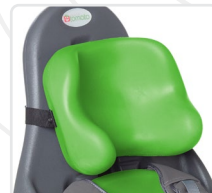

5 year warranty

Dark Gray

Aqua

Cherry

Lilac

Lime

Light Gray

Multi-Positioning Seat (MPS)

Versatile Seating with Built-in Growth

- Early Intervention cushions for children as early as 9 months
- Adjustable 5-Point Chest Harness
- 3-Point Pelvic Belt
- Hip-Flex® Seat Cushions with No-Tool Adjustments
- Customize your cushion size