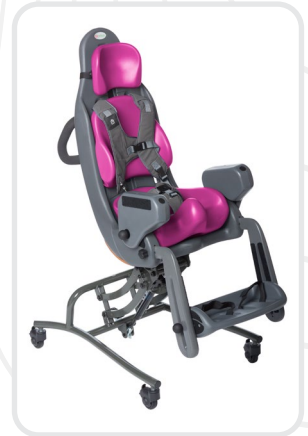

Hi-Low Seating System (MPS)

Height Adjustable Seating with Built-in Growth

- Early Intervention cushions for children as early as 9 months
- Affordable Customized Seating
- Tilt-in-Space with Child in Seat
- Floor to Table Adjustment
- Contoured Cushion Support
- Tool Free Adjustments
- 30 degree "Hip-Flex" seat adjustment
- 6 color cushion choices

5 year warranty