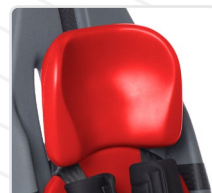

Hi-Low Seating System (MPS)

Height Adjustable Seating with Built-in Growth

- Early Intervention cushions for children as early as 9 months
- Affordable Customized Seating
- Tilt-in-Space with Child in Seat
- Floor to Table Adjustment
- Contoured Cushion Support
- Tool Free Adjustments
- 30 degree "Hip-Flex" seat adjustment
- 6 color cushion choices

5 year warranty

Multi-Positioning Seat (MPS)

Versatile Seating with Built-in Growth

- Early Intervention cushions for children as early as 9 months
- Adjustable 5-Point Chest Harness
- 3-Point Pelvic Belt
- Hip-Flex® Seat Cushions with No-Tool Adjustments
- Customize your cushion size

5 year warranty

Cherry

Car Seat (MPS)

5 year warranty

- FMVSS213 compliant
- LATCH System
- FAA approved for aircraft travel
- Available in Small and Large MPS sizes