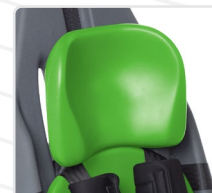

Hi-Low Seating System (MPS)

Height Adjustable Seating with Built-in Growth

- Early Intervention cushions for children as early as 9 months
- Affordable Customized Seating
- Tilt-in-Space with Child in Seat
- Floor to Table Adjustment
- Contoured Cushion Support
- Tool Free Adjustments
- 30 degree "Hip-Flex" seat adjustment
- 6 color cushion choices

5 year warranty

Multi-Positioning Seat (MPS)

Versatile Seating with Built-in Growth

- Early Intervention cushions for children as early as 9 months
- Adjustable 5-Point Chest Harness
- 3-Point Pelvic Belt
- Hip-Flex® Seat Cushions with No-Tool Adjustments
- Customize your cushion size

5 year warranty

Lime

Car Seat (MPS)

5 year warranty

- FMVSS213 compliant
- LATCH System
- FAA approved for aircraft travel
- Available in Small and Large MPS sizes