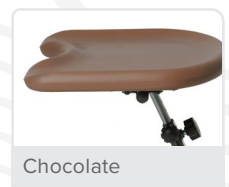

C. Backrest Extension

D. Winged Headrest

Shown with optional seat and back liners, armrests, and tray with storage bar

Out & About Seat (OAS)

Provides comfortable support in a portable package

- Padded chest & pelvic harness hold your child securely in place allowing them to discover their world
- Optional Special Tomato seat & back liner cushions enhance lateral support and comfort
- Use in classrooms, restaurants, ball parks, movie theaters, relatives homes when visiting
- Assists your child for participation in classroom & social settings
- Provides comfortable upper body support
- Backpack straps keep your hands free making traveling a breeze
- Even folds with Special tomato seat & back liners attached
- Lightweight, portable and easy to clean

Standard OAS

The Out & About Seat accepts seat & back liners

2 YEAR WARRANTY

Ready for travel as a backpack

Mobile Activity Tray

Adjustable, Maneuverable and Versatile

- Two sizes: Short & Tall
- Short Size: Great with floor sitters
- Tall Size: Works well with gait trainers
- Height adjustable tray surface
- Angle adjustable tray surface
- Easy to move around a room
- Four tray surface color options

5 year warranty

Soft-Touch® Booster Car Seat™

Soft contoured support for a comfortable ride

- FAA Compliant
- Portable, lightweight and durable
- FMVSS213 compliant
- Automotive LATCH system required
- Easy to clean
- Small Weight Capacity: 51 lbs. to 90 lbs.
- Large Weight Capacity: 81 lbs. to 130 lbs.