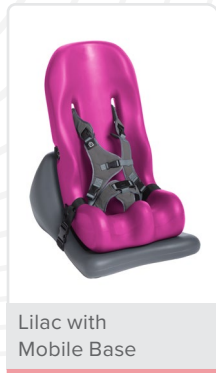

Soft-Touch® Sitters

Supportive, Stylish Seating

- Three base styles to fit your needs
- 5 sizes to fit any child
- Sitters can be used in a variety of applications
- Design provides up to 25° of tilt
- Adjustable 8-point harness
- Contoured head & lateral support
- Attachment straps for securing to a standard chair
- Sizes 1 and 2 can be attached to the Jogger and EIO Push Chair

5 year warranty

Dark Gray with Stationary Base

Aqua with Floor Sitter Kit

Lilac with Mobile Base

Attachment straps for standard chair

Optional Headrest

Adjustable 8-point harness

Soft-Touch® Liners

Upgrade Your Strollers and Chairs with Portable Positioning

- Portable, lightweight and durable
- Versatile for use in strollers, chairs or wheelchairs
- Easy to clean
- Expands seating options
- Great for school and home use
- Affordable: fits easily into most budgets
- Available in 5 sizes