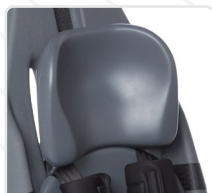

Hi-Low Seating System (MPS)

Height Adjustable Seating with Built-in Growth

- Early Intervention cushions for children as early as 9 months
- Affordable Customized Seating
- Tilt-in-Space with Child in Seat
- Floor to Table Adjustment
- Contoured Cushion Support
- Tool Free Adjustments
- 30 degree "Hip-Flex" seat adjustment
- 6 color cushion choices

5 year warranty

Multi-Positioning Seat (MPS)

Versatile Seating with Built-in Growth

- Early Intervention cushions for children as early as 9 months
- Adjustable 5-Point Chest Harness
- 3-Point Pelvic Belt
- Hip-Flex® Seat Cushions with No-Tool Adjustments
- Customize your cushion size

5 year warranty

Dark Gray

Car Seat (MPS)

5 year warranty

- FMVSS213 compliant
- LATCH System
- FAA approved for aircraft travel
- Available in Small and Large MPS sizes