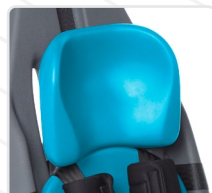

Hi-Low Seating System (MPS)

Height Adjustable Seating with Built-in Growth

- Early Intervention cushions for children as early as 9 months
- Affordable Customized Seating
- Tilt-in-Space with Child in Seat
- Floor to Table Adjustment
- Contoured Cushion Support
- Tool Free Adjustments
- 30 degree "Hip-Flex" seat adjustment
- 6 color cushion choices

5 year warranty

Multi-Positioning Seat (MPS)

Versatile Seating with Built-in Growth

- Early Intervention cushions for children as early as 9 months
- Adjustable 5-Point Chest Harness
- 3-Point Pelvic Belt
- Hip-Flex® Seat Cushions with No-Tool Adjustments
- Customize your cushion size

5 year warranty

Aqua

Car Seat (MPS)

5 year warranty

- FMVSS213 compliant
- LATCH System
- FAA approved for aircraft travel
- Available in Small and Large MPS sizes