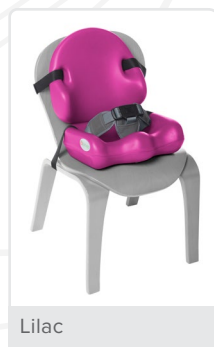

Upgrade Your Strollers and Chairs with Portable Positioning

- Portable, lightweight and durable
- Versatile for use in strollers, chairs or wheelchairs
- Easy to clean
- Expands seating options
- Great for school and home use
- Affordable: fits easily into most budgets
- Available in 5 sizes

5 year warranty

Dark Gray

Aqua

Cherry

Lilac

Straps together for easy carrying and storage

Great for use with reclining seat backs.

Hi-Low Seating System (MPS)