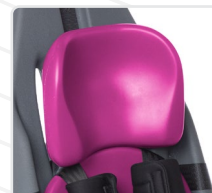

Hi-Low Seating System (MPS)

Height Adjustable Seating with Built-in Growth

- Early Intervention cushions for children as early as 9 months
- Affordable Customized Seating
- Tilt-in-Space with Child in Seat
- Floor to Table Adjustment
- Contoured Cushion Support
- Tool Free Adjustments
- 30 degree "Hip-Flex" seat adjustment
- 6 color cushion choices

5 year warranty

Multi-Positioning Seat (MPS)

Versatile Seating with Built-in Growth

- Early Intervention cushions for children as early as 9 months
- Adjustable 5-Point Chest Harness
- 3-Point Pelvic Belt
- Hip-Flex® Seat Cushions with No-Tool Adjustments
- Customize your cushion size

5 year warranty

Lilac

Car Seat (MPS)

5 year warranty

- FMVSS213 compliant
- LATCH System
- FAA approved for aircraft travel
- Available in Small and Large MPS sizes