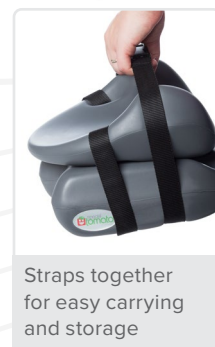

Upgrade Your Strollers and Chairs with Portable Positioning

- Portable, lightweight and durable
- Versatile for use in strollers, chairs or wheelchairs
- Easy to clean
- Expands seating options
- Great for school and home use
- Affordable: fits easily into most budgets
- Available in 5 sizes

5 year warranty

Dark Gray

Aqua

Cherry

Lilac

Straps together for easy carrying and storage

Great for use with reclining seat backs.

Hi-Low Seating System (MPS)