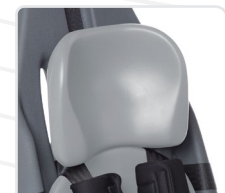

Hi-Low Seating System (MPS)

Height Adjustable Seating with Built-in Growth

- Early Intervention cushions for children as early as 9 months
- Affordable Customized Seating
- Tilt-in-Space with Child in Seat
- Floor to Table Adjustment
- Contoured Cushion Support
- Tool Free Adjustments
- 30 degree "Hip-Flex" seat adjustment
- 6 color cushion choices

5 year warranty

Multi-Positioning Seat (MPS)

Versatile Seating with Built-in Growth

- Early Intervention cushions for children as early as 9 months
- Adjustable 5-Point Chest Harness
- 3-Point Pelvic Belt
- Hip-Flex® Seat Cushions with No-Tool Adjustments
- Customize your cushion size

5 year warranty

Light Gray

Car Seat (MPS)

5 year warranty

- FMVSS213 compliant
- LATCH System
- FAA approved for aircraft travel
- Available in Small and Large MPS sizes