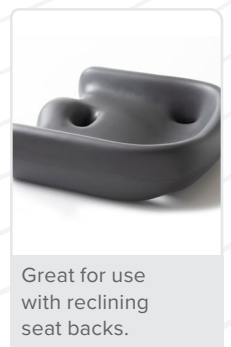

Upgrade Your Strollers and Chairs with Portable Positioning

- Portable, lightweight and durable
- Versatile for use in strollers, chairs or wheelchairs
- Easy to clean
- Expands seating options
- Great for school and home use
- Affordable: fits easily into most budgets
- Available in 5 sizes

5 year warranty

Dark Gray

Aqua

Cherry

Lilac

Straps together for easy carrying and storage

Great for use with reclining seat backs.

Hi-Low Seating System (MPS)