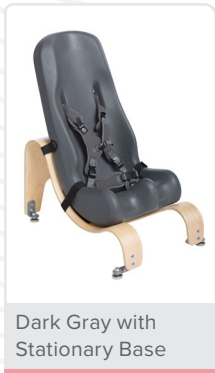

Standard OAS

The Out & About Seat accepts seat & back liners

2 YEAR WARRANTY

Ready for travel as a backpack

Mobile Activity Tray

Adjustable, Maneuverable and Versatile

- Two sizes: Short & Tall
- Short Size: Great with floor sitters
- Tall Size: Works well with gait trainers
- Height adjustable tray surface
- Angle adjustable tray surface
- Easy to move around a room
- Four tray surface color options

5 year warranty

Soft-Touch® Booster Car Seat™

Soft contoured support for a comfortable ride

- FAA Compliant
- Portable, lightweight and durable
- FMVSS213 compliant
- Automotive LATCH system required
- Easy to clean
- Small Weight Capacity: 51 lbs. to 90 lbs.
- Large Weight Capacity: 81 lbs. to 130 lbs.

Soft-Touch® Sitters

Supportive, Stylish Seating

- Three base styles to fit your needs
- 5 sizes to fit any child
- Sitters can be used in a variety of applications
- Design provides up to 25° of tilt
- Adjustable 8-point harness
- Contoured head & lateral support
- Attachment straps for securing to a standard chair
- Sizes 1 and 2 can be attached to the Jogger and EIO Push Chair

5 year warranty

Dark Gray with Stationary Base

Aqua with Floor Sitter Kit

Lilac with Mobile Base

Attachment straps for standard chair

Optional Headrest

Adjustable 8-point harness

Soft-Touch® Liners