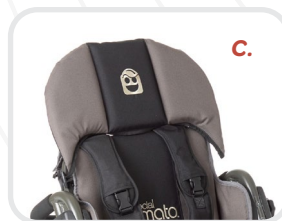

The Special Tomato CatchUp Chair's unique design allows the seat depth to adjust from 11" to 17" and the seat to floor height adjusts 13" to 29" all with NO TOOLS! The compact design is excellent for use in schools, therapy clinics, hospitals, and home use.

Comes standard with seat & back pads, pelvic harness, small and large chest supports. (shown)

Special Tomato CatchUp Chair™ Accessories

A.

B.

C.

D.

A. Tray with Storage Bar

B. Armrests

C. Backrest Extension

D. Winged Headrest

Shown with optional seat and back liners, armrests, and tray with storage bar

Out & About Seat (OAS)

Provides comfortable support in a portable package

- Padded chest & pelvic harness hold your child securely in place allowing them to discover their world
- Optional Special Tomato seat & back liner cushions enhance lateral support and comfort
- Use in classrooms, restaurants, ball parks, movie theaters, relatives homes when visiting
- Assists your child for participation in classroom & social settings
- Provides comfortable upper body support
- Backpack straps keep your hands free making traveling a breeze
- Even folds with Special tomato seat & back liners attached
- Lightweight, portable and easy to clean

Standard OAS

The Out & About Seat accepts seat & back liners

2 YEAR WARRANTY

Ready for travel as a backpack

Mobile Activity Tray

Adjustable, Maneuverable and Versatile

- Two sizes: Short & Tall
- Short Size: Great with floor sitters
- Tall Size: Works well with gait trainers
- Height adjustable tray surface
- Angle adjustable tray surface
- Easy to move around a room
- Four tray surface color options