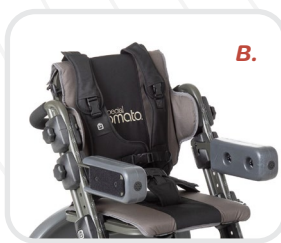

Special Tomato CatchUp Chair™

The seat that “catches up” with your child’s growth.

- Promotes proper body position and support
- One size seat fits most kids up to 250 lbs.
- No-tool seat & footplate height & depth adjustments
- Small & Large Chest Harnesses provided
- Easy to clean & disinfect
- 5" locking casters for easy maneuverability

The Special Tomato CatchUp Chair's unique design allows the seat depth to adjust from 11" to 17" and the seat to floor height adjusts 13" to 29" all with NO TOOLS! The compact design is excellent for use in schools, therapy clinics, hospitals, and home use.

Special Tomato CatchUp Chair™ Accessories

A.

B.

C.

D.

B. Armrests

D. Winged Headrest